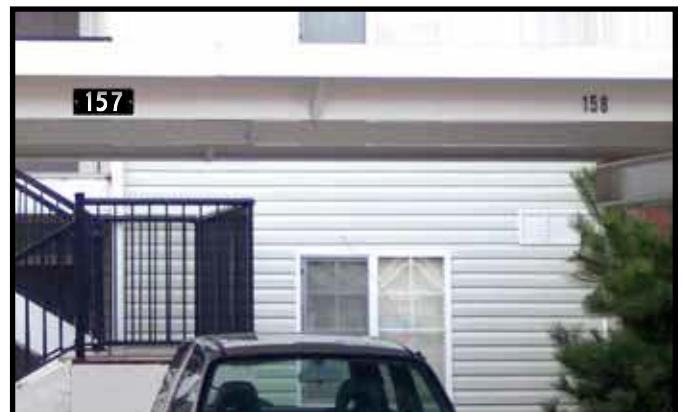

Economy Panel 4" x 10" (Carport)